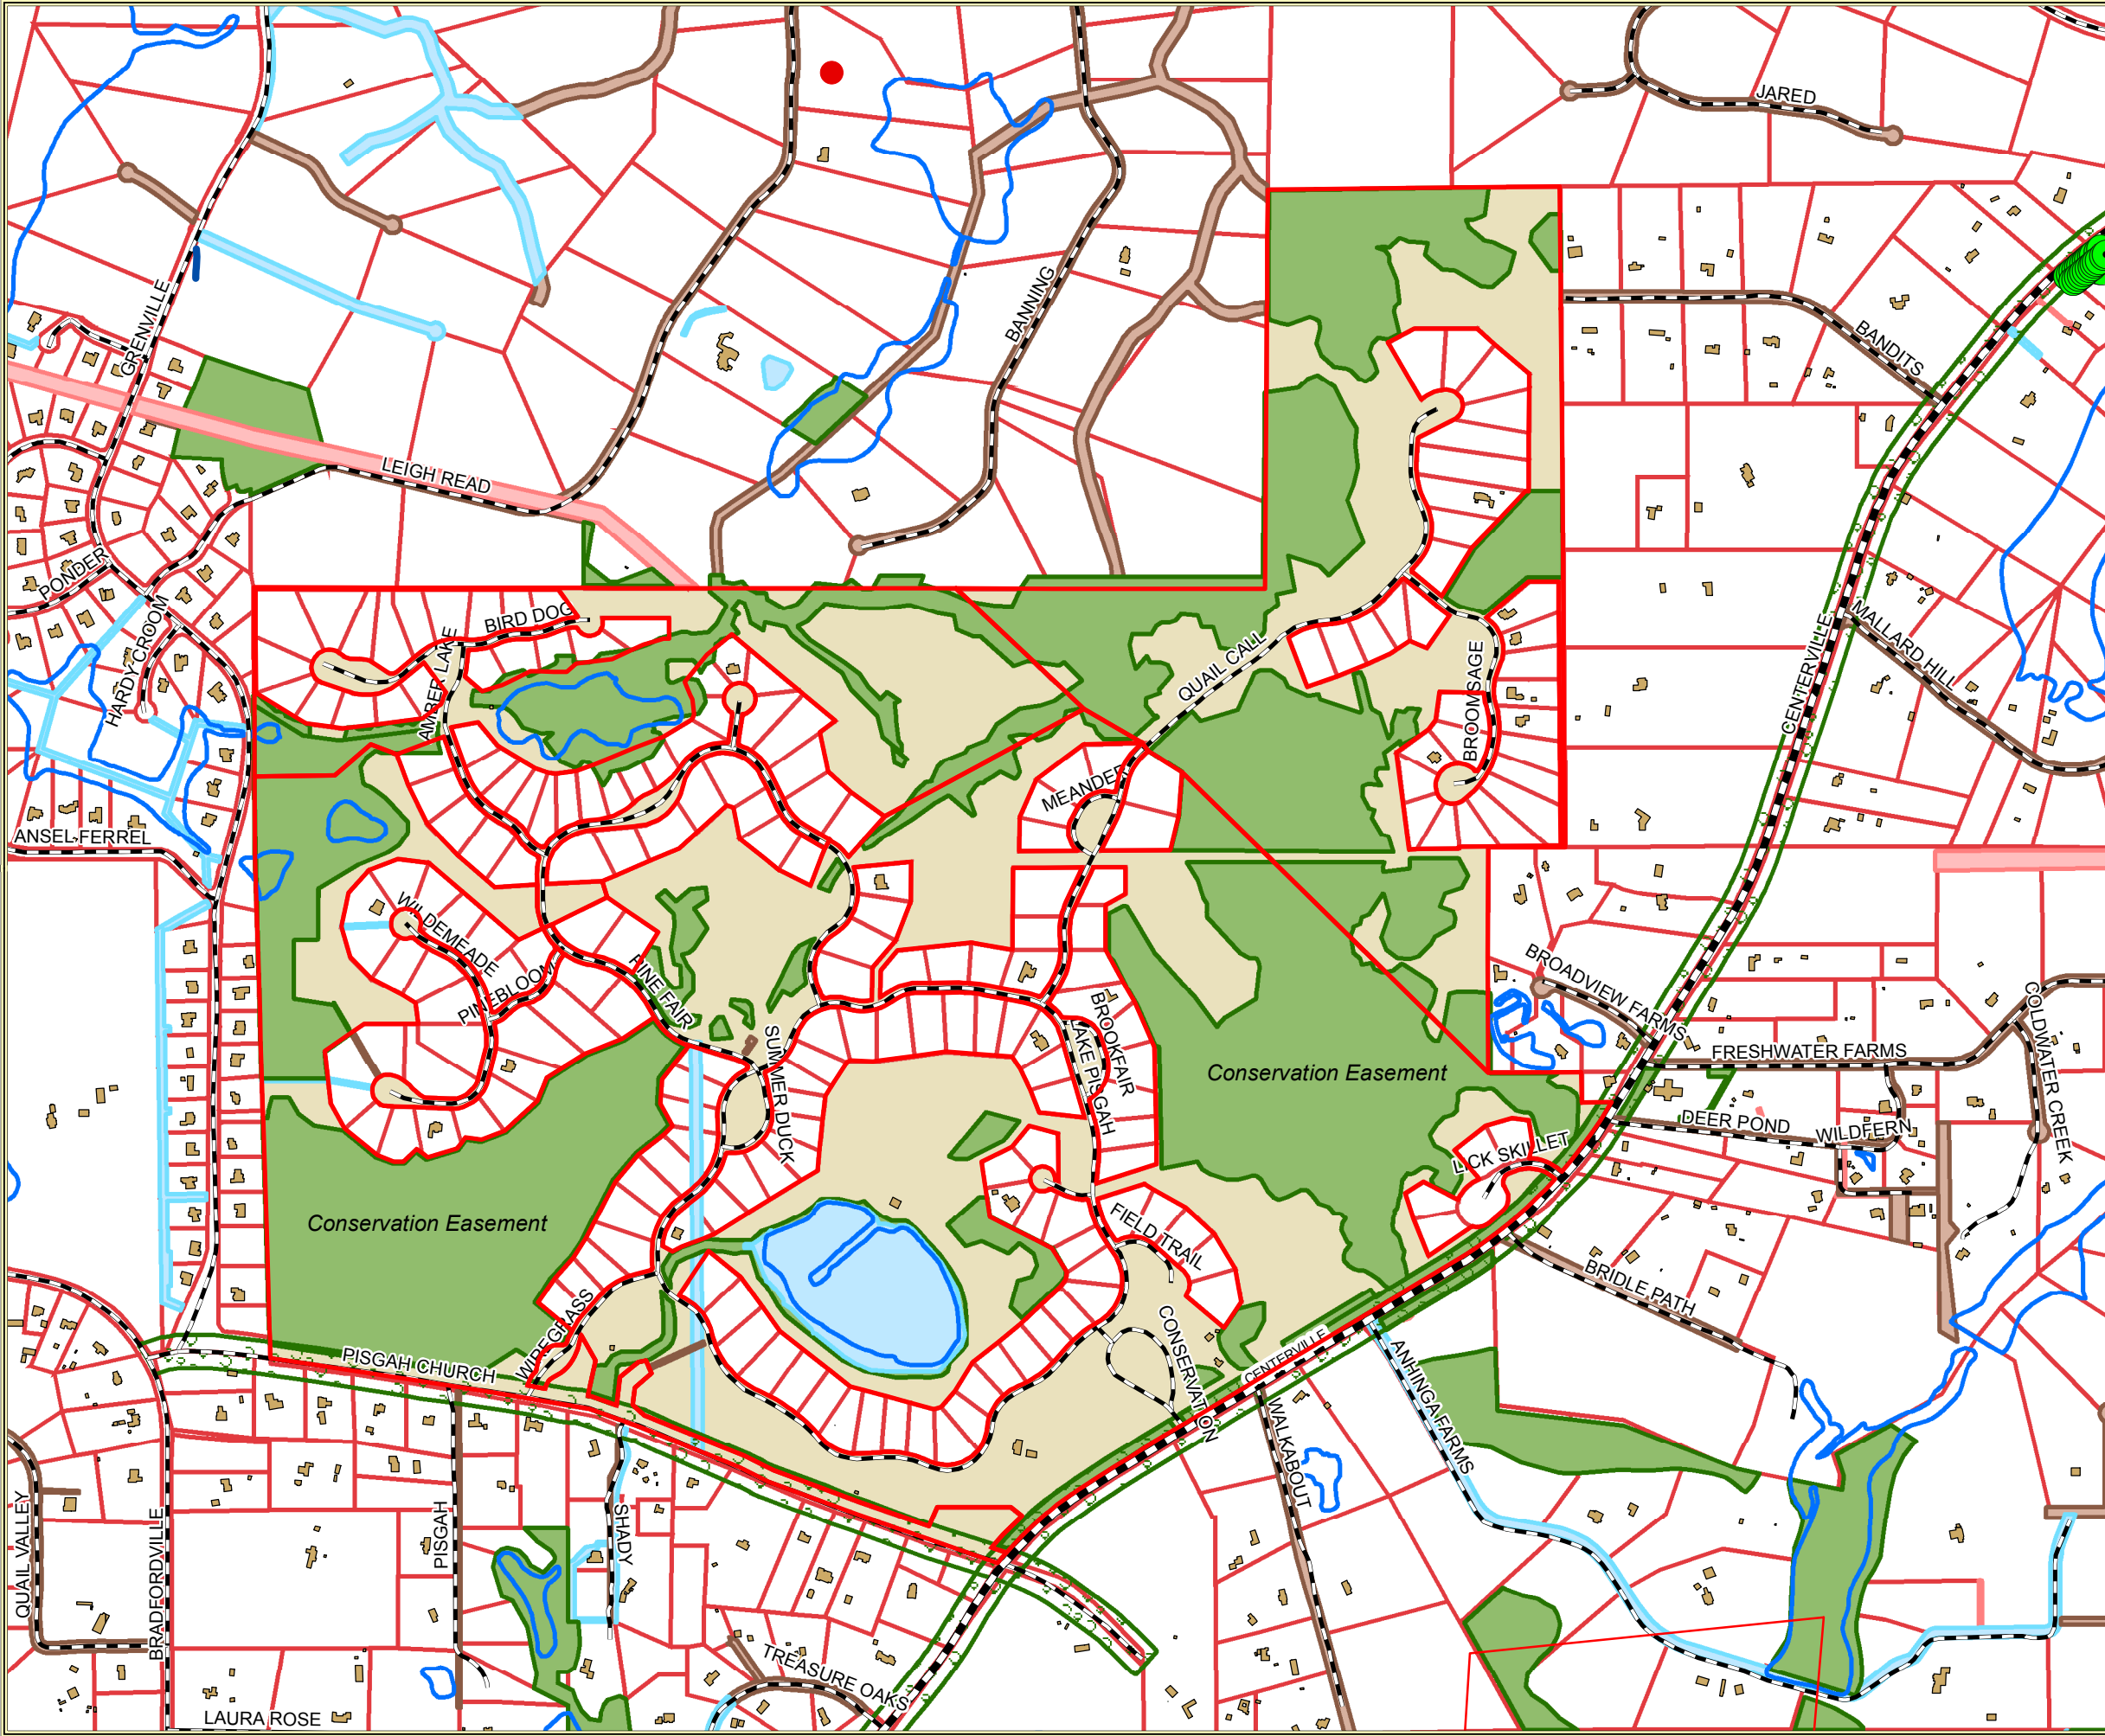

# Centerville Conservation Community Conservation Easement Map

**LEGEND**

-  CENTERVILLE CONSERVATION COMMUNITY (OPEN SPACE 2)
-  WATERBODY
-  PARCEL

**Easements**

**EASEMENT TYPE**

-  ACCESS
-  CONSERVATION (OPEN SPACE 1)
-  DRAINAGE
-  ELECTRIC

NOTE: This product has been compiled from the most accurate source data from Leon County, the City of Tallahassee, and the Leon County Property Appraiser's Office. However, this product is for reference purposes only and is not to be construed as a legal document or survey instrument. Any reliance on the information contained herein is at the user's own risk. Leon County, the City of Tallahassee, and the Leon County Property Appraiser's Office assume no responsibility for any use of the information contained herein or any loss resulting therefrom.